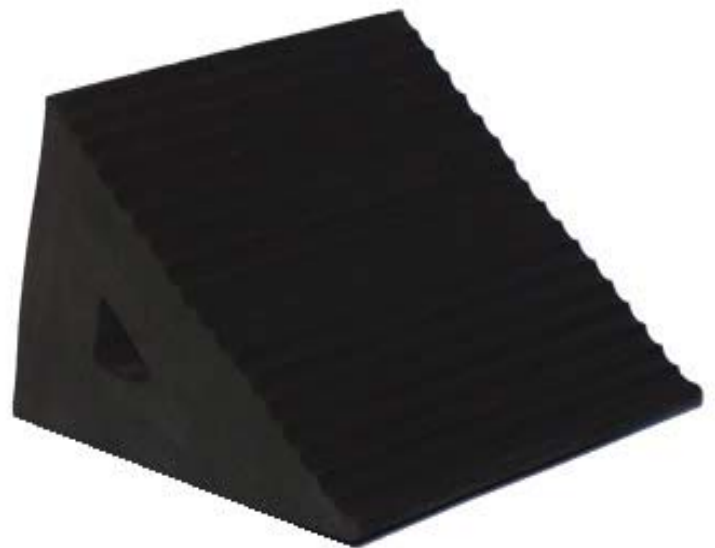

RWX09 - RUBBER WEDGE

MODEL 2310901

Wheel Chock

RWX09 Rubber Wedge Large is an extruded wedge shaped wheel chock made out of durable EPDM rubber. Resists oils, fuels, and ozone.

RWX09 Rubber Wedge Large is designed for use with heavy paper rolls, loading docks or heavy-duty truck repair shops. VERY STRONG - VERY DURABLE

- Extruded EPDM Rubber
- 10.75 Lbs.
- 5.5H x 9W x 9L

MATERIAL SAFETY DATA SHEET

SMALL TIRE SIZE	Heavy Duty Trailers, Paper Rolls.
PERFORMANCE	N/A
STANDARDS MET	N/A