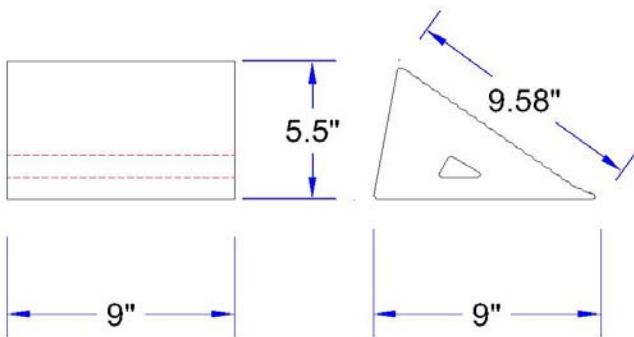

RWX09 - RUBBER WEDGE

MODEL 2310901

Wheel Chock

RWX09 Rubber Wedge Large is an extruded wedge shaped wheel chock made out of durable EPDM rubber. Resists oils, fuels, and ozone.

RWX09 Rubber Wedge Large is designed for use with heavy paper rolls, loading docks or heavy-duty truck repair shops. VERY STRONG - VERY DURABLE

- Extruded EPDM Rubber
- 10.75 Lbs.
- 5.5H x 9W x 9L

MATERIAL SAFETY DATA SHEET

SMALL TIRE SIZE	Heavy Duty Trailers, Paper Rolls.
PERFORMANCE	N/A
STANDARDS MET	N/A