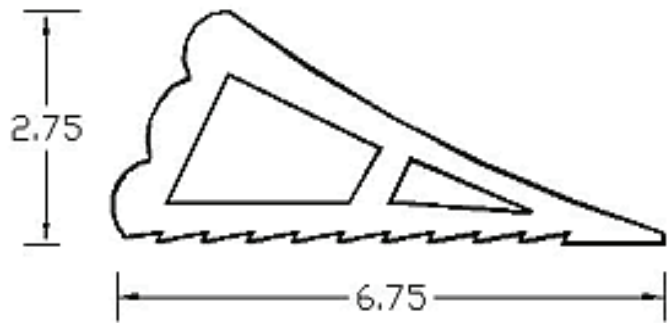

RWS - Rubber Wedge Small

MODEL 23301

Wheel Chock

RWS Rubber Wedge Small is an extruded wedge shaped wheel chock made out of durable EPDM rubber. Resists oils, fuels, and ozone.

RWS Rubber Wedge Small is designed for use with small to medium diameter road tires or paper rolls.

- Contour EPDM Rubber
- 1.7 Lbs.
- 2.5H x 5W x 6.5L

MATERIAL SAFETY DATA SHEET

SMALL TIRE SIZE Trailers, compressors, paper rolls.

PERFORMANCE N/A

STANDARDS MET N/A