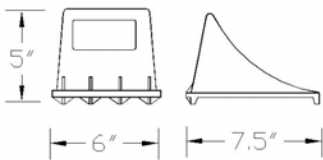

LWY Only its size is small. Powerful capacity when used with smaller radius tires: high coefficient of friction and an unbreakable fixed shape

- ALUMINUM
- 5"H x 6"W x 7.5"L
- WEIGHT: 1.75 lbs.

MATERIAL SAFETY DATA SHEET