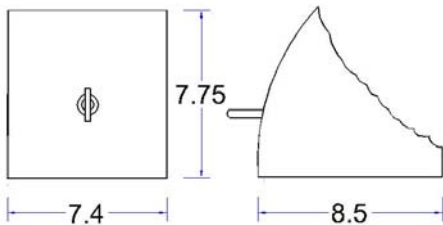

HRRY - Heavy RECYCLED Rubber

MODEL 211061

Solid Yellow Contour

HRRY Contoured Recycled These sturdy solid chocks are durable and strong. Large eyebolt for chain or rope. Features stepped-toe area to reduce tire creep.

SPECIFICATIONS:

- Painted Recycled Rubber
- 7.75H x 7.4W x 8.5L
- WEIGHT: 9.75 lbs.

MATERIAL SAFETY DATA SHEET

LARGE TIRES

Loading docks and trailers.

PERFORMANCE

Effective single limit 13% (26% grade paired.) [STATIC ONLY]