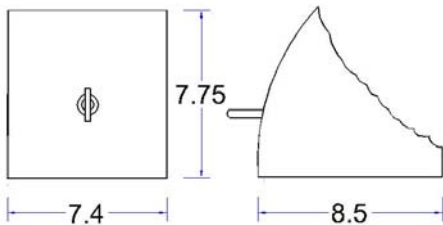

HRR - Heavy RECYCLED Rubber

MODEL 21106

Solid Yellow Contour

HRR Contoured Recycled These sturdy solid chocks are durable and strong. Large eyebolt for chain or rope. Features stepped-toe area to reduce tire creep.

SPECIFICATIONS:

- Recycled Solid Rubber
- 7.75H x 7.4W x 8.5L
- WEIGHT: 9.75 lbs.

MATERIAL SAFETY DATA SHEET

LARGE TIRES

Loading docks and trailers.

PERFORMANCE

Effective single limit 13% (26% grade paired.) [STATIC ONLY]