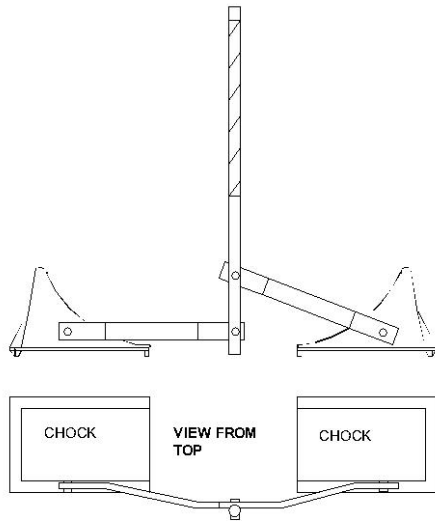

YTP Yellow w/ Tension Pole

MODEL 1210314300

Wheel Chocks

HGS-YTP paired **Yellow chocks** hold heavy trucks steady on site. Chocks are bright, light, and strong. These paired chocks conveniently hold heavy over-the-road trucks in place when in the yard or at the jobsite.

HGS-YTP paired **Yellow chocks** are easy to place and secure on one wheel. Pole handle easily moves to adjust the position of the chocks to both sides of one tire.

- **MATERIAL:** Cast Aluminum
- **SIZE:** 30"H x 8.25"W x 44"L
- **WEIGHT:** 15 lbs.

MATERIAL SAFETY DATA SHEET

TIRE SIZE	Large 22.5 radius tires.
PERCENT GRADE	Chocks can withstand over 10,000 pounds of horizontal force.
TEST TO FAILURE	Tires cannot break the HGS wheel chock.