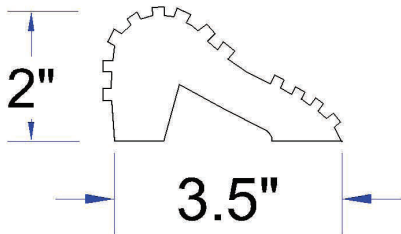

# A4H-24 Small Rubber Wedge

MODEL 21404

## Wide Wheel Chock

**A4H-24** Light weight, contour-shaped rubber wedge is designed for smaller radius wheels: carts, piston aircraft or paper rolls.

Aggressive contour contact area promotes superior adhesion.

- Extruded Rubber
- 4.5 Lbs.
- 2H x 24W x 3.5L

### MATERIAL SAFETY DATA SHEET

<b>SMALL TIRE SIZE</b>	Cars, trailers, airplanes, compressors, paper rolls, & carts.
<b>PERCENT GRADE</b>	Available upon request.
<b>STANDARDS MET</b>	N/A