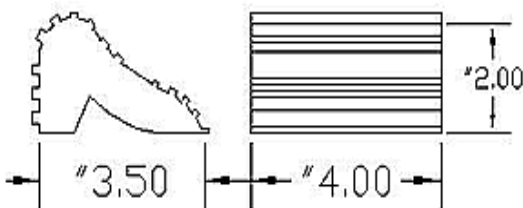

A4H - Small Rubber Wedge

MODEL 512004

Wheel Chock

ARC4H Light Rubber Wedge is an extruded wedge shaped wheel chock made of durable EPDM rubber.

ARC4H Light Rubber Wedge is designed for use with smaller tires, or carts. The aggressive tire contact area promotes adhesion. Can be paired with rope.

- Extruded EPDM Rubber
- 1.1 Lbs.
- 2H x 4W x 4L

MATERIAL SAFETY DATA SHEET

SMALL TIRE SIZE	Cars, trailers, airplanes, compressors, paper rolls, & carts.
PERCENT GRADE	Available upon request.
STANDARDS MET	N/A